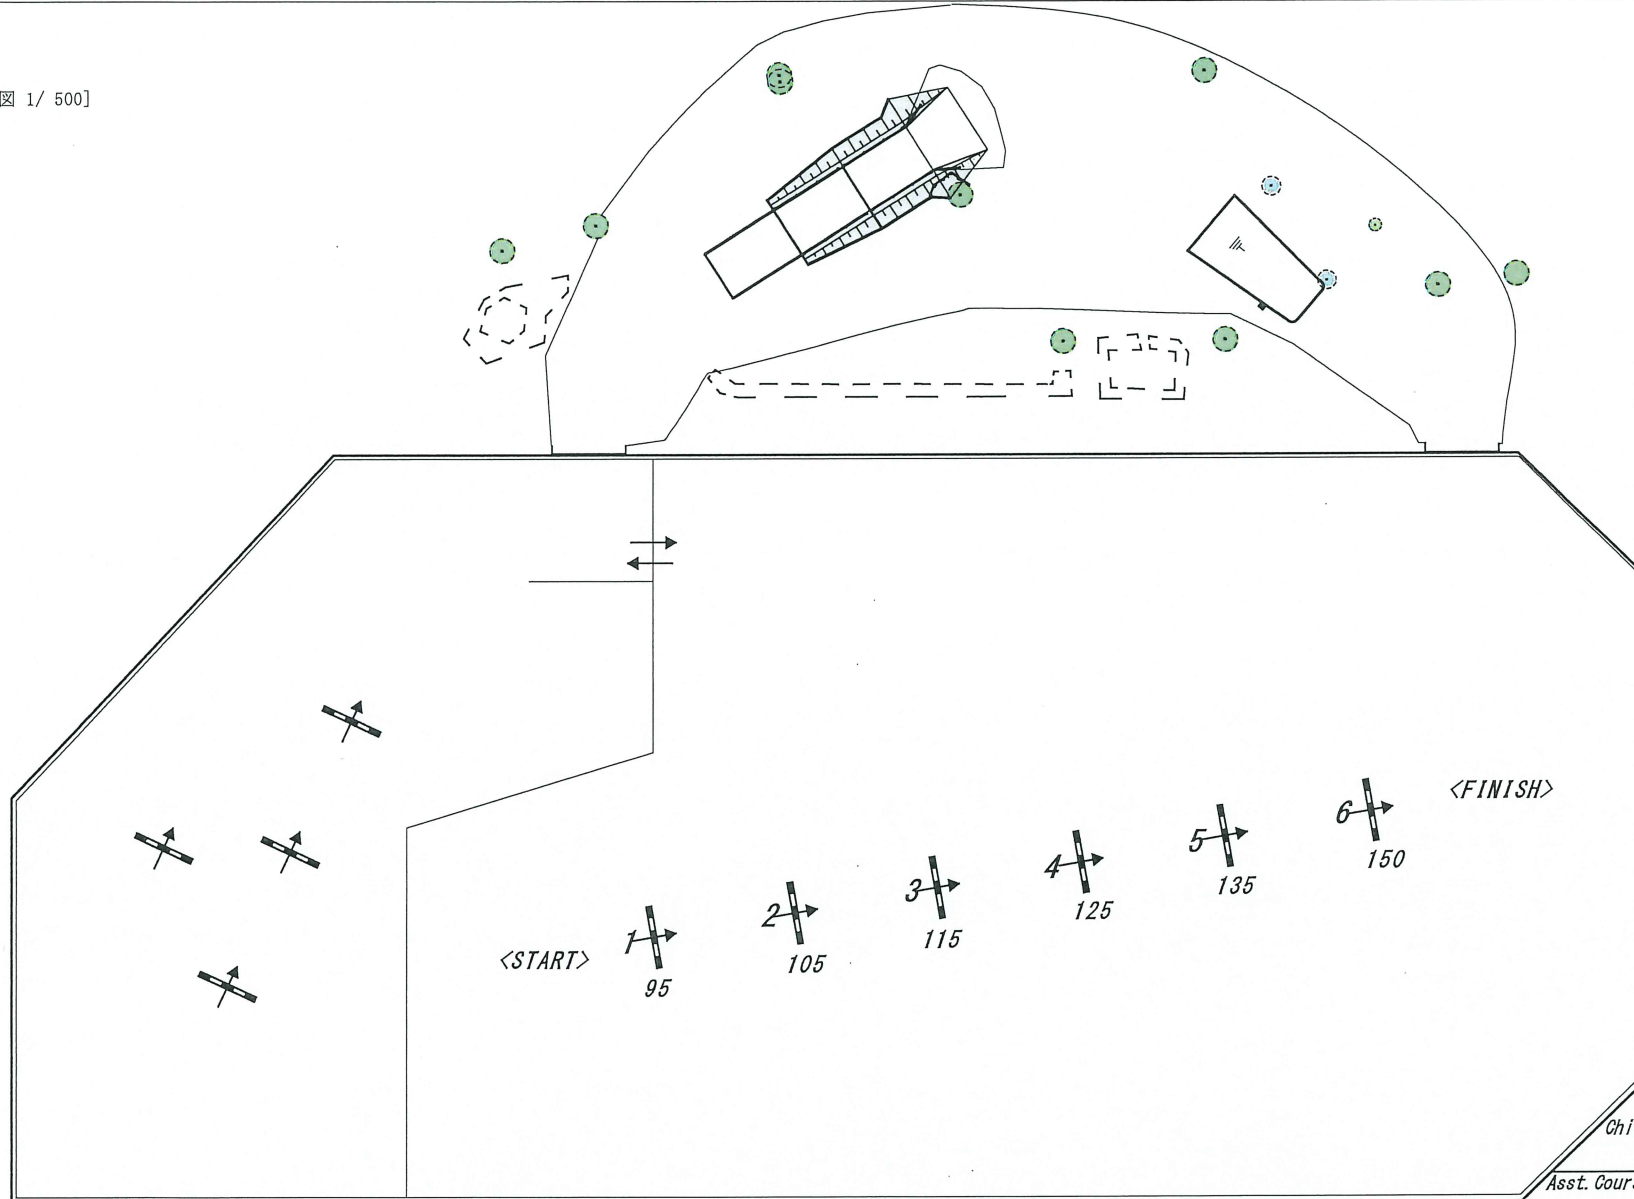

第78回国民スポーツ大会 SAGA2024馬術競技  
 #23 成年男子 六段障害飛越競技

Date: 2024.10/9-13  
 Venue: MIKI HORSE LAND PARK

Table: A FEI Re/Art.: 262.1.3

1st. JUMP OFF:

5-2  
 10.12 7:05修正

Speed: - m/min Time allowed: sec  
 Length: - m Time limit: sec  
 Penalty time: sec

Height: Obstacles: 6 Efforts: 6

Length: m Time allowed: sec  
 Time limit: sec  
 Penalty time: sec

Obstacles: Efforts:

[経路図 1/ 500]

JUDGE

Chief Course Designer: MURATA Tatsuya  
 Course Designer: KIMURA Yuya  
 TAKAHASHI Shoichi  
 Asst. Course Designer: YAMAGHISHI Tatsuhiro  
 NAKAMURA Masakazu/ISHIKORI Yutaka  
 KOYAKE Toshitsugu/OMURA Nobuyuki  
 TAMEGAI Yukio